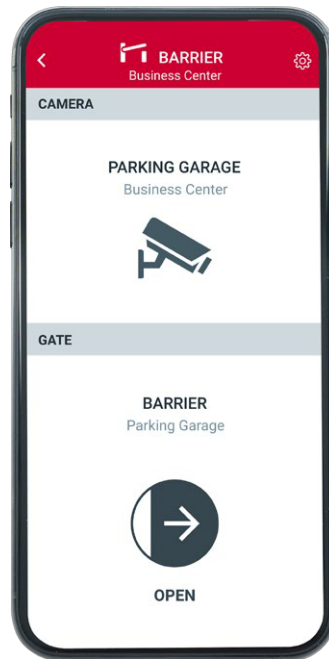

Product versions

Gate Control PRO is available in 4G and Wi-Fi versions with the possibility to register 20, or 1000 users, depending on the type.

Version for
20
users

Version for
1000
users

Support of
40
mobile apps

Gate Control PRO

Opens up new perspectives in gate control solutions

WHY CHOOSE GATE CONTROL PRO?

Forget about the programming of remote-control gate openers! Handling your gate and barrier has never been as easy as it is with the Gate Control PRO mobile app.

Time is money. Use your mobile phone to control your gates, should you be on your way home, in a meeting or anywhere else!

With Gate Control PRO there is no distance limitation.

APPLICATION AREAS

Control for electric gates, garage doors, barriers, and bollards via mobile app.

WHAT CAN GATE CONTROL PRO USED FOR?

Displaying IP camera images in the mobile app

Doorbell notifications on mobile phone

Possibility to register 20/1000 users

Configurable user permissions and entry periods